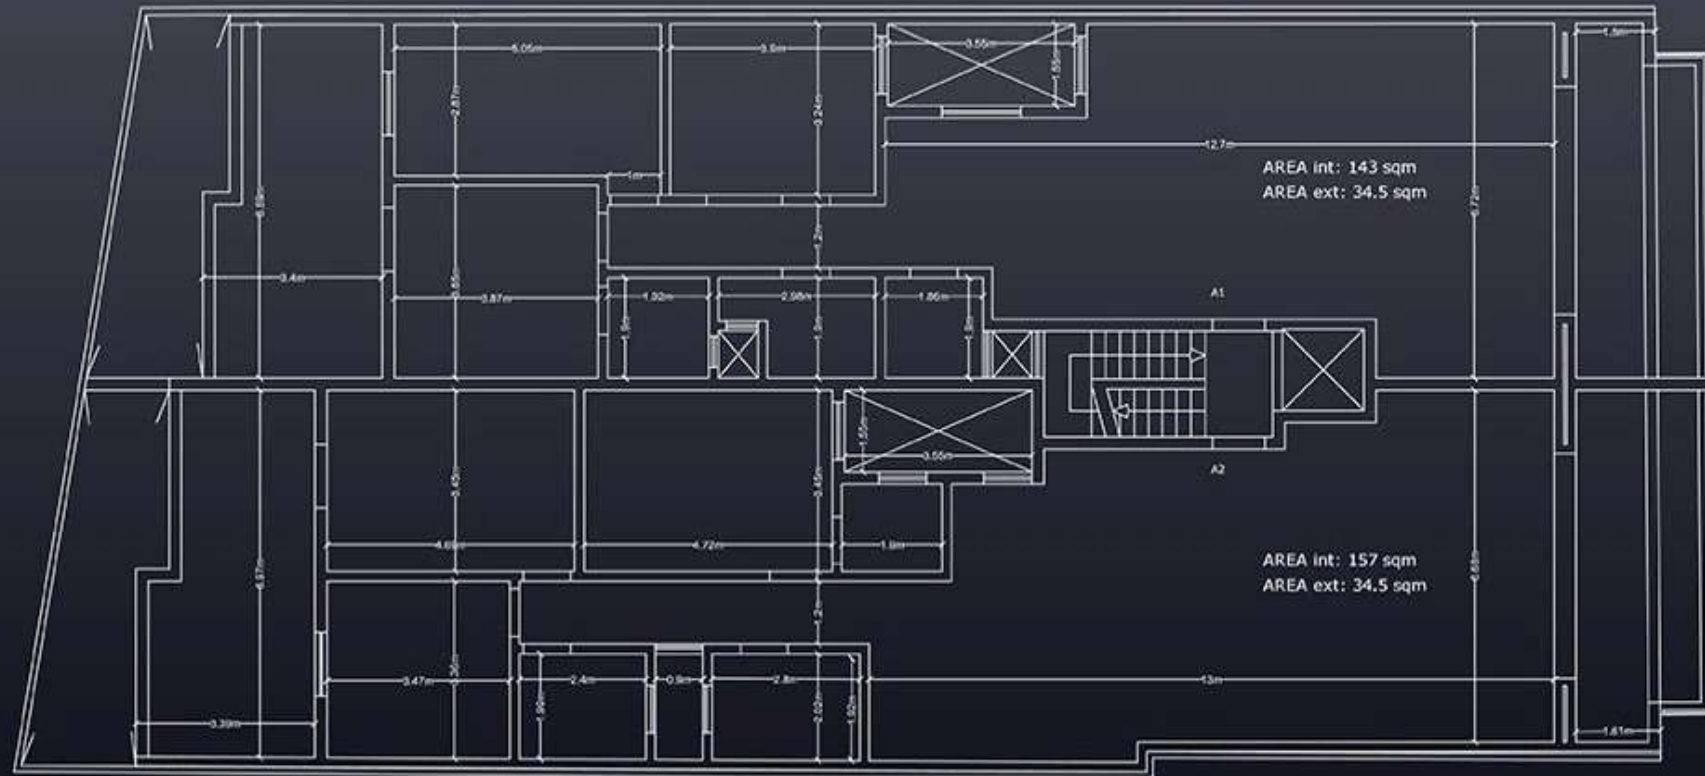

COUNTRY VIEW RESIDENCE

BURMARRAD

Right Choice
Properties
Malta
77048672

TYPICAL VIEWS

SITE PLAN

Proposed Basement Level

Proposed Basement Level

Proposed Ground Floor

Proposed Ground Floor

Proposed First Floor

Proposed First Floor

Proposed Second & Third Floor

Proposed Second & Third Floor

Proposed Penthouse Level

Proposed Penthouse Level

Proposed Roof Level

Proposed Roof Level