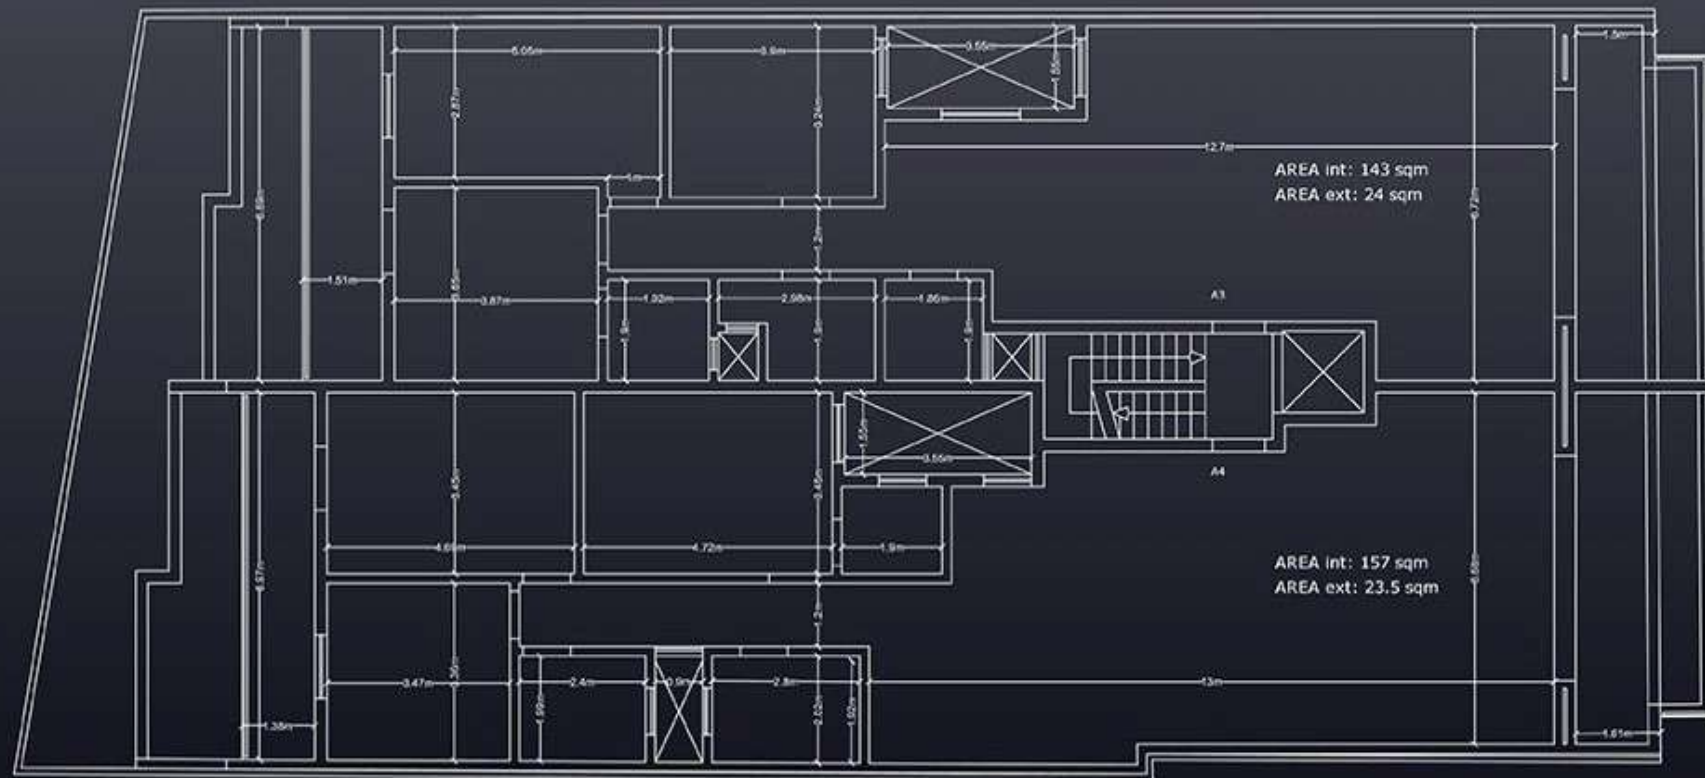

COUNTRY VIEW RESIDENCE

BURMARRAD

Right Choice
Properties
Malta
77048672

TYPICAL VIEWS

SITE PLAN

Proposed Basement Level

Proposed Basement Level

Proposed Ground Floor

Proposed Ground Floor

Proposed First Floor

Proposed First Floor

Proposed Second & Third Floor

Proposed Second & Third Floor

Proposed Penthouse Level

Proposed Penthouse Level

Proposed Roof Level

Proposed Roof Level