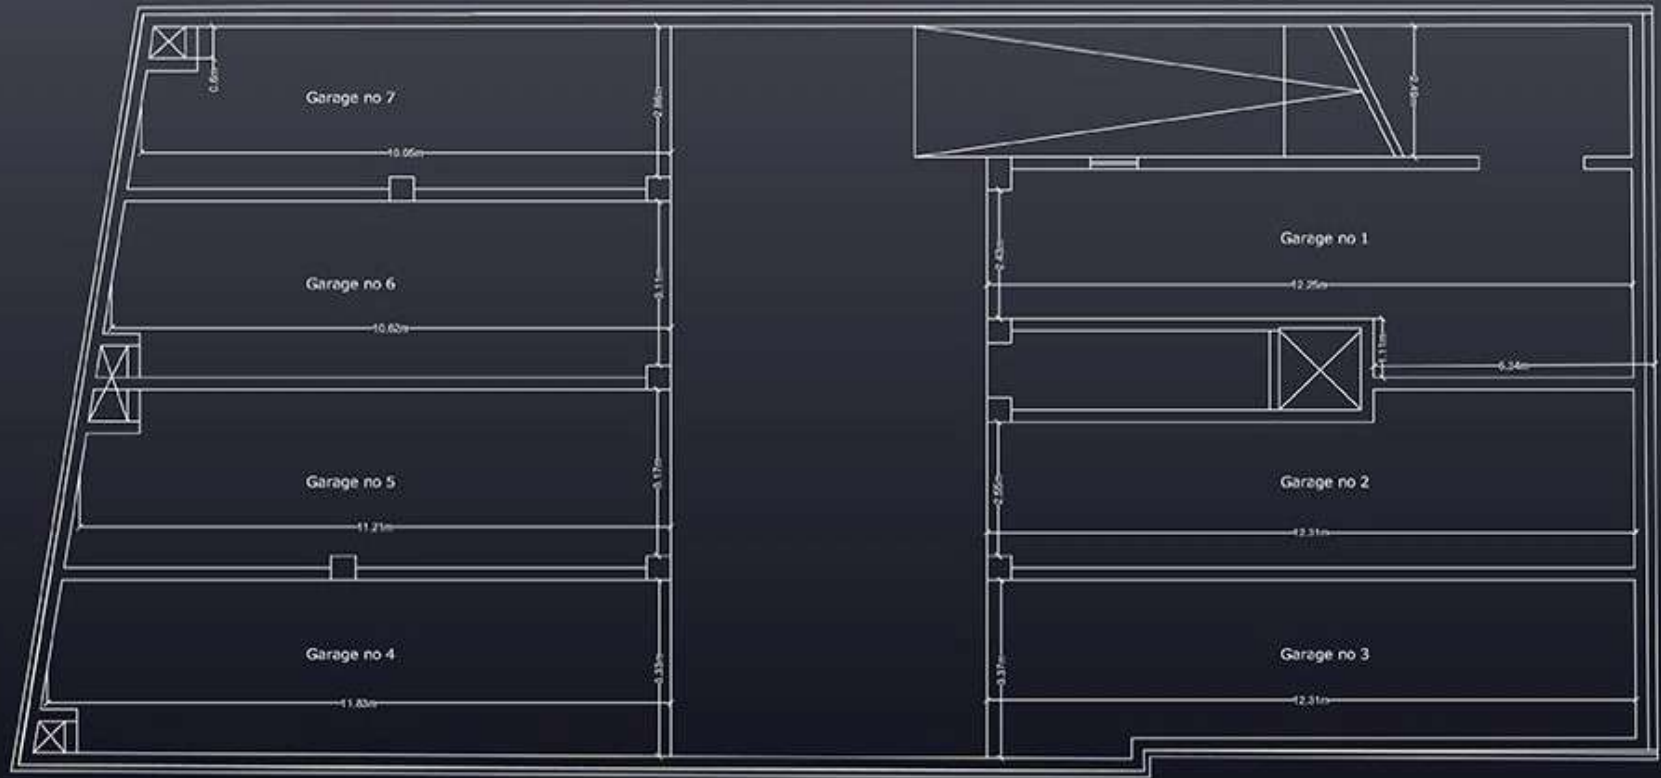

COUNTRY VIEW RESIDENCE

BURMARRAD

Right Choice
Properties
Malta
77048672

TYPICAL VIEWS

SITE PLAN

Proposed Basement Level

Proposed Basement Level

Proposed Ground Floor

Proposed Ground Floor

Proposed First Floor

Proposed First Floor

Proposed Second & Third Floor

Proposed Second & Third Floor

Proposed Penthouse Level

Proposed Penthouse Level

Proposed Roof Level

Proposed Roof Level