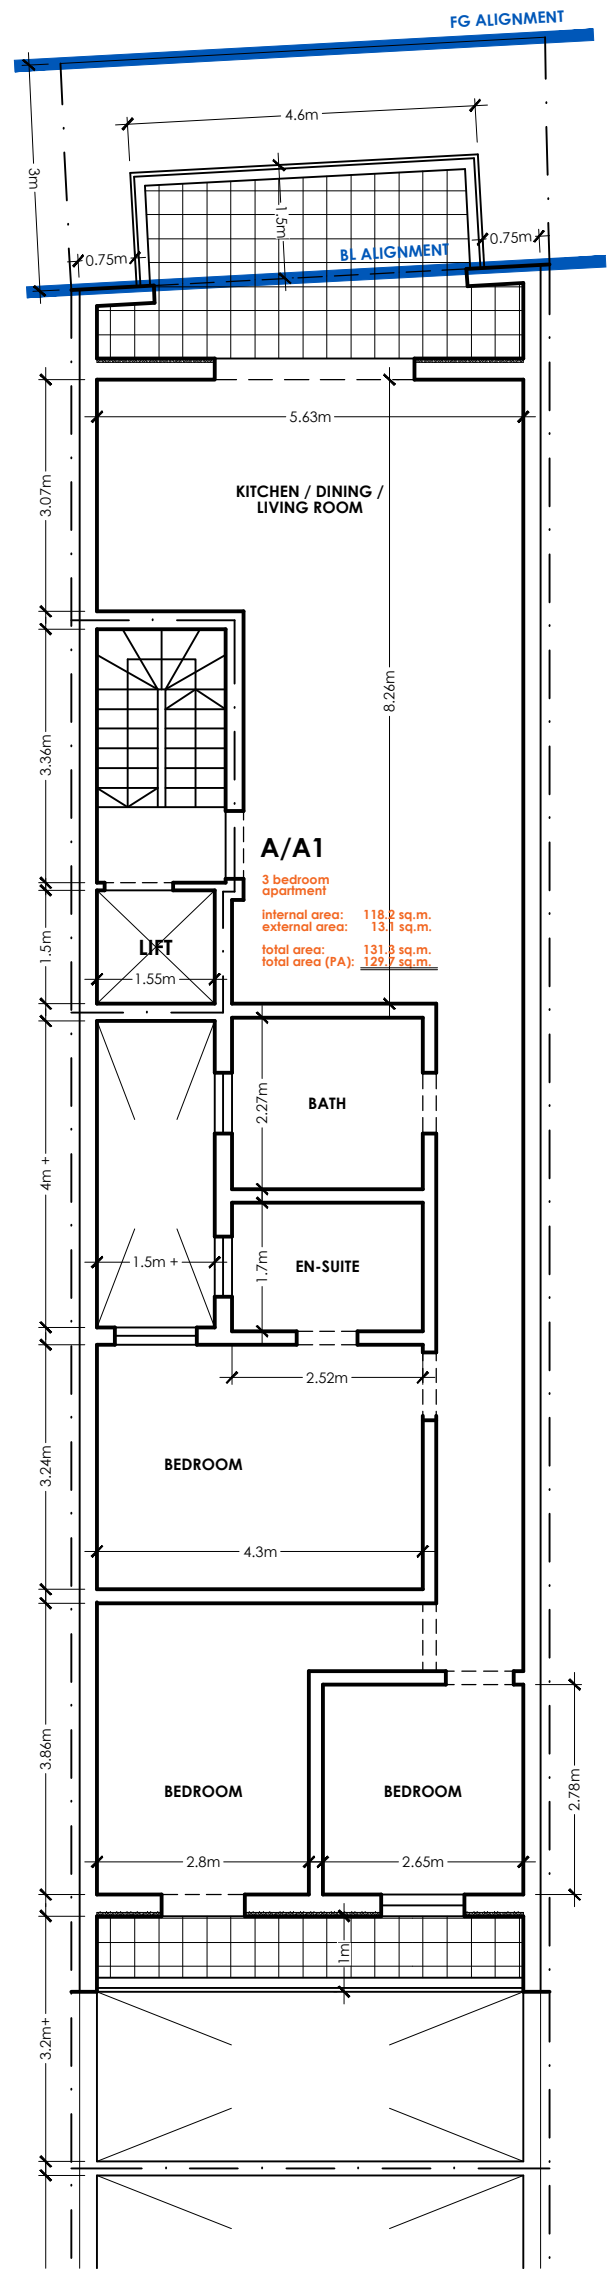

PROPOSED - CLEAN COPY
First floor level
scale 1:100 .

1:100
1
0
2
4
1.50
0
1
2

INNOVATIVE DESIGN ARCHITECTS
a - 23, T. Brandsma Street, Fgura
e - info@i-designarchitects.com
t - +356 2789 3682

PROJECT

To demolish existing & construct garages and apartments.

TITLE
plans - first floor level

LOCALITY
Siggiewi

CLIENT

DRAWING REFERENCE
id23077-A(02)

SCALE
A3, scale 1:100

DATE
22 01 2025

DRAWN BY

PROJECT ARCHITECT